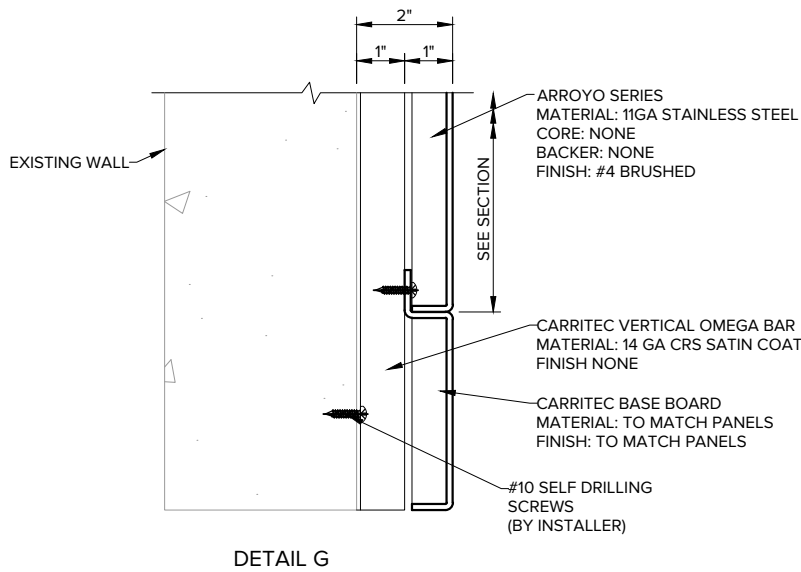

Dimensions are imperial.

TOLERANCES (UNLESS OTHERWISE SPECIFIED):

- CUTTINGS: + 1/64
- THICKNESSES: ± 0.5
- DIMENSIONS: - .XX ± 0.03

ARROYO SERIES

DETAIL A

DETAIL B

DETAIL C

DETAIL D

Dimensions are imperial.

TOLERANCES (UNLESS OTHERWISE SPECIFIED):

CUTTINGS: + 1/64
 THICKNESSES: ± 0.5
 DIMENSIONS: - .XX ± 0.03

ARROYO SERIES

TERIOR INTERIOR DSWSP42

Any copy hereof issued by CARRITEC must be kept confidential and used by the recipient only for the specific purpose for which it is issued in conjunction with materials supplied or purchased and listed hereon.

Dimensions are imperial.

TOLERANCES (UNLESS OTHERWISE SPECIFIED):

CUTTINGS: + 1/64
 THICKNESSES: ± 0.5
 DIMENSIONS: - .XX ± 0.03