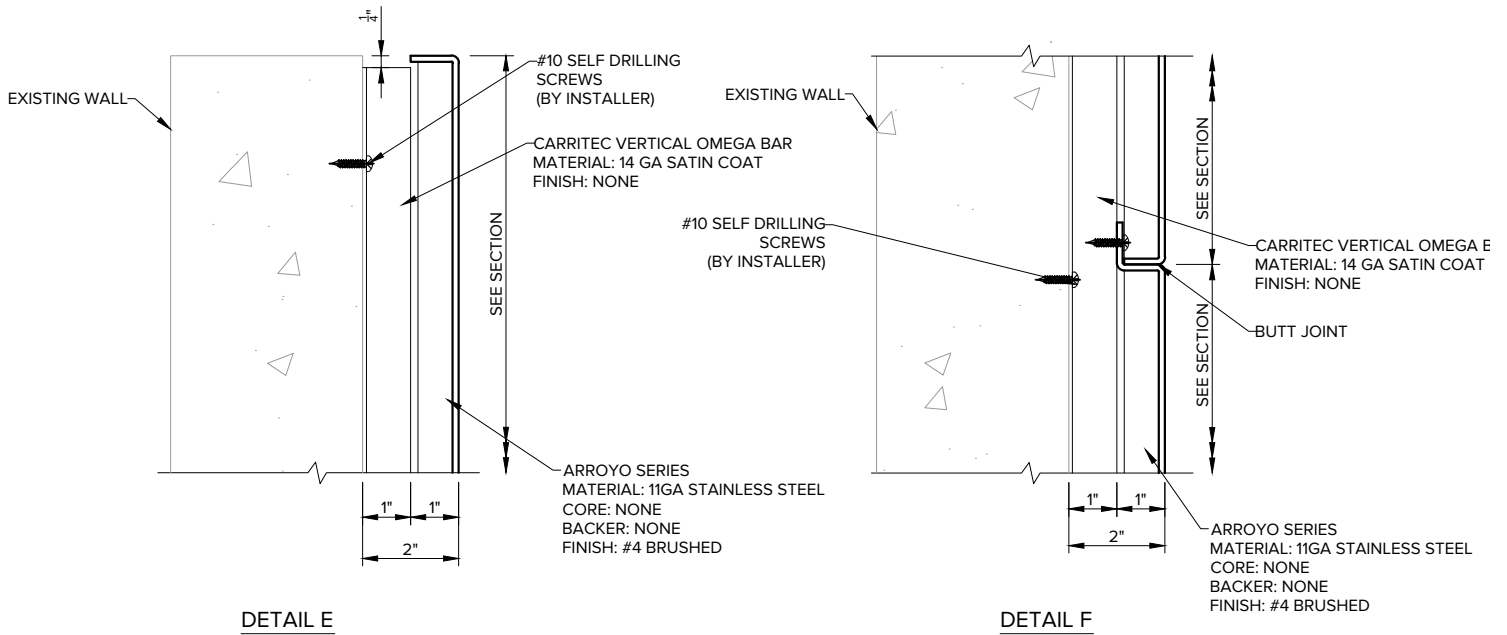

Dimensions are imperial.

TOLERANCES (UNLESS OTHERWISE SPECIFIED):

- CUTTINGS: + 1/64
- THICKNESSES: ± 0.5
- DIMENSIONS: - .XX ± 0.03

ARROYO SERIES

DETAIL A

DETAIL B

DETAIL C

DETAIL D

Dimensions are imperial.

TOLERANCES (UNLESS OTHERWISE SPECIFIED):

CUTTINGS: + 1/64
 THICKNESSES: ± 0.5
 DIMENSIONS: - .XX ± 0.03

ARROYO SERIES

TERIOR INTERIOR DSWSP42

Any copy hereof issued by CARRITEC must be kept confidential and used by the recipient only for the specific purpose for which it is issued in conjunction with materials supplied or purchased and listed hereon.

Dimensions are imperial.

TOLERANCES (UNLESS OTHERWISE SPECIFIED):

CUTTINGS: + 1/64
 THICKNESSES: ± 0.5
 DIMENSIONS: - .XX ± 0.03