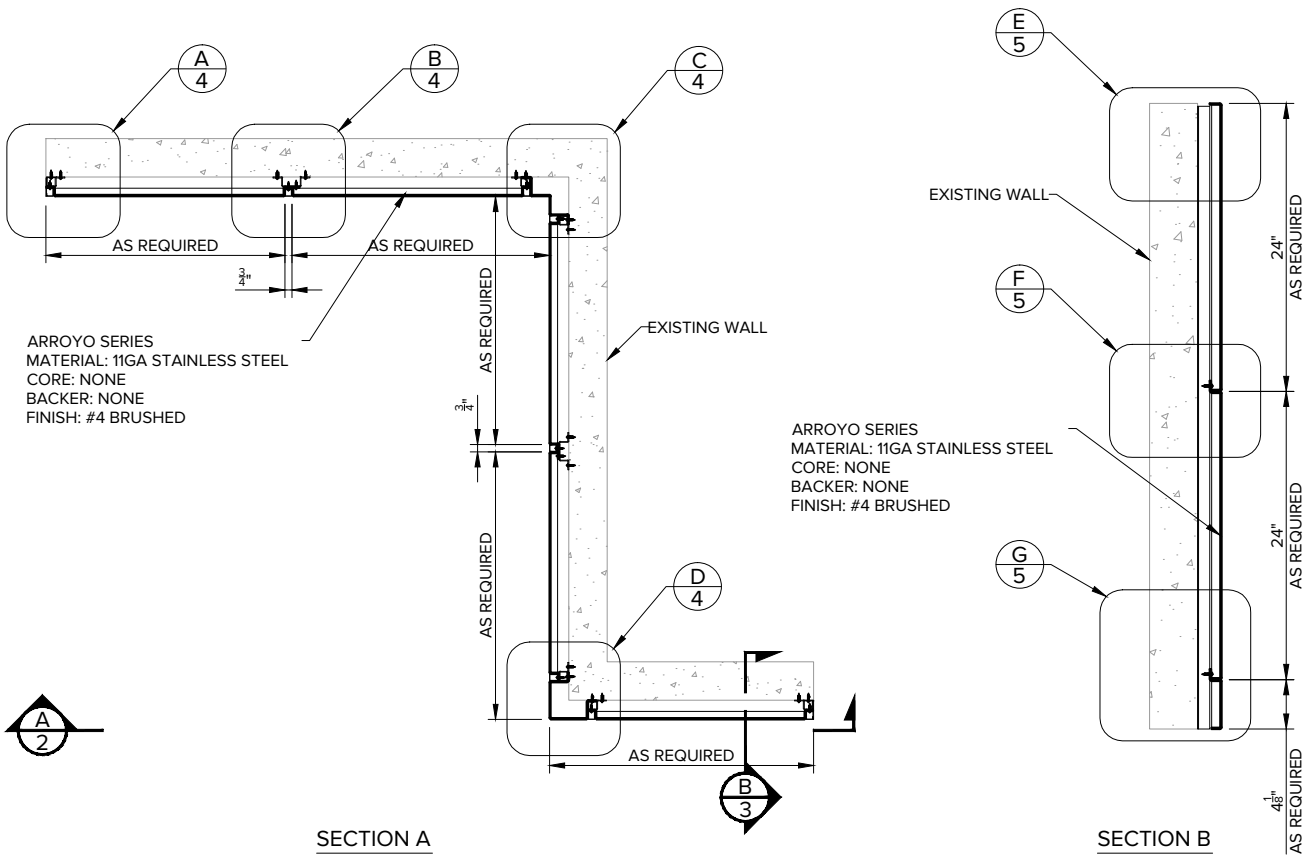

Dimensions are imperial.

ARROYO SERIES

ELEVATION A

TERIOR INTERIOR DSWSP42

Any copy hereof issued by CARRITEC must be kept confidential and used by the recipient only for the specific purpose for which it is issued in conjunction with materials supplied or purchased and listed hereon. Dimensions are imperial.

TOLERANCES (UNLESS OTHERWISE SPECIFIED):
 CUTTINGS: + 1/64
 THICKNESSES: ± 0.5
 DIMENSIONS: - .XX ± 0.03

ARROYO SERIES

TERIOR INTERIOR DSWSP42

Any copy hereof issued by CARRITEC must be kept confidential and used by the recipient only for the specific purpose for which it is issued in conjunction with materials supplied or purchased and listed hereon.

Dimensions are imperial.

TOLERANCES (UNLESS OTHERWISE SPECIFIED):

- CUTTINGS: + 1/64
- THICKNESSES: ± 0.5
- DIMENSIONS: - .XX ± 0.03

ARROYO SERIES

DETAIL A

DETAIL B

DETAIL C

DETAIL D

Dimensions are imperial.

TOLERANCES (UNLESS OTHERWISE SPECIFIED):

CUTTINGS: + 1/64
 THICKNESSES: ± 0.5
 DIMENSIONS: - .XX ± 0.03