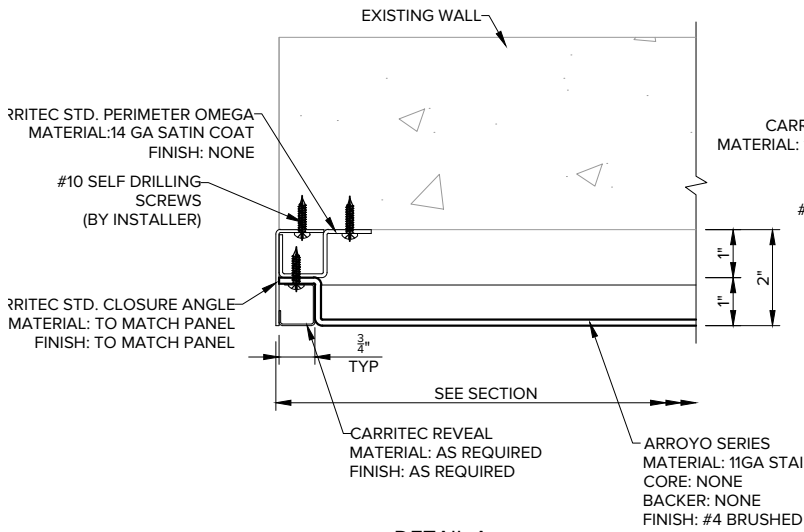

TOLERANCES (UNLESS OTHERWISE SPECIFIED):
 CUTTINGS: + 1/64
 THICKNESSES: ± 0.5
 DIMENSIONS: - .XX ± 0.03

ARROYO SERIES

TERIOR INTERIOR DSWSP42

Any copy hereof issued by CARRITEC must be kept confidential and used by the recipient only for the specific purpose for which it is issued in conjunction with materials supplied or purchased and listed hereon.

Dimensions are imperial.

TOLERANCES (UNLESS OTHERWISE SPECIFIED):

- CUTTINGS: + 1/64
- THICKNESSES: ± 0.5
- DIMENSIONS: - .XX ± 0.03

ARROYO SERIES

DETAIL A

DETAIL B

DETAIL C

DETAIL D

Dimensions are imperial.

TOLERANCES (UNLESS OTHERWISE SPECIFIED):

CUTTINGS: + 1/64
 THICKNESSES: ± 0.5
 DIMENSIONS: - .XX ± 0.03