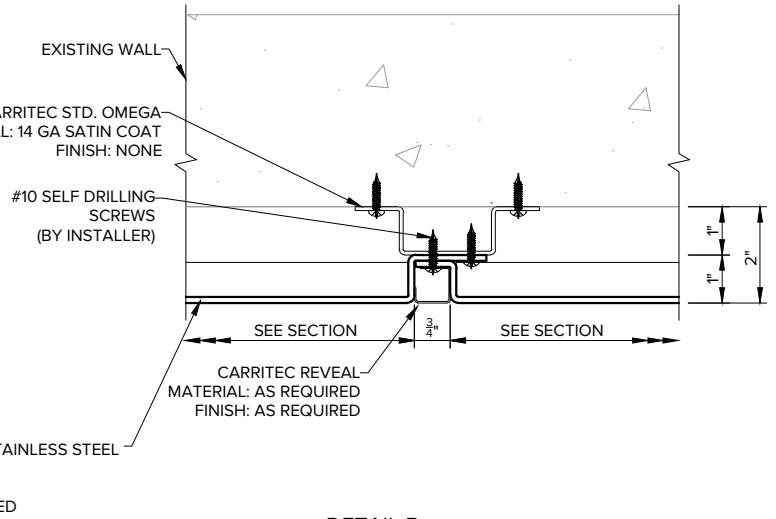

Dimensions are imperial.

TOLERANCES (UNLESS OTHERWISE SPECIFIED):

- CUTTINGS: + 1/64
- THICKNESSES: ± 0.5
- DIMENSIONS: - .XX ± 0.03

ARROYO SERIES

DETAIL A

DETAIL B

DETAIL C

DETAIL D

Dimensions are imperial.

TOLERANCES (UNLESS OTHERWISE SPECIFIED):

CUTTINGS: + 1/64
 THICKNESSES: ± 0.5
 DIMENSIONS: - .XX ± 0.03

ARROYO SERIES

TERIOR INTERIOR DSWSP42

Any copy hereof issued by CARRITEC must be kept confidential and used by the recipient only for the specific purpose for which it is issued in conjunction with materials supplied or purchased and listed hereon.

Dimensions are imperial.

TOLERANCES (UNLESS OTHERWISE SPECIFIED):

CUTTINGS: + 1/64
 THICKNESSES: ± 0.5
 DIMENSIONS: - .XX ± 0.03