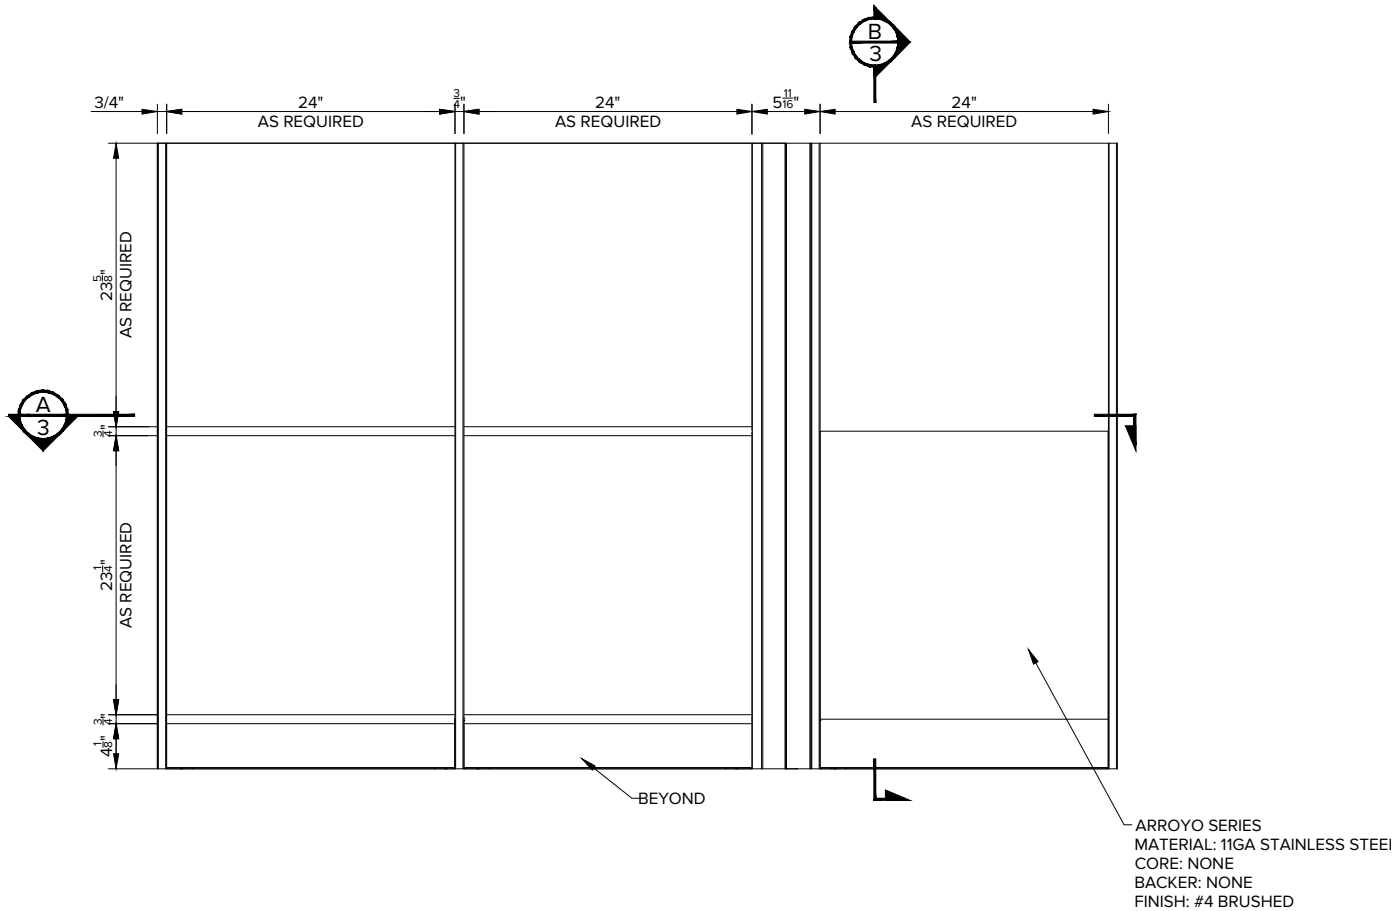

Dimensions are imperial.

ARROYO SERIES

ELEVATION A

TERIOR INTERIOR DSWSP42

Any copy hereof issued by CARRITEC must be kept confidential and used by the recipient only for the specific purpose for which it is issued in conjunction with materials supplied or purchased and listed hereon. Dimensions are imperial.

Dimensions are imperial.

TOLERANCES (UNLESS OTHERWISE SPECIFIED):

- CUTTINGS: + 1/64
- THICKNESSES: ± 0.5
- DIMENSIONS: - .XX ± 0.03

ARROYO SERIES

DETAIL A

DETAIL B

DETAIL C

DETAIL D

Dimensions are imperial.

TOLERANCES (UNLESS OTHERWISE SPECIFIED):

CUTTINGS: + 1/64
 THICKNESSES: ± 0.5
 DIMENSIONS: - .XX ± 0.03

ARROYO SERIES

TERIOR INTERIOR DSWSP42

Any copy hereof issued by CARRITEC must be kept confidential and used by the recipient only for the specific purpose for which it is issued in conjunction with materials supplied or purchased and listed hereon.

Dimensions are imperial.

TOLERANCES (UNLESS OTHERWISE SPECIFIED):

CUTTINGS: + 1/64
 THICKNESSES: ± 0.5
 DIMENSIONS: - .XX ± 0.03