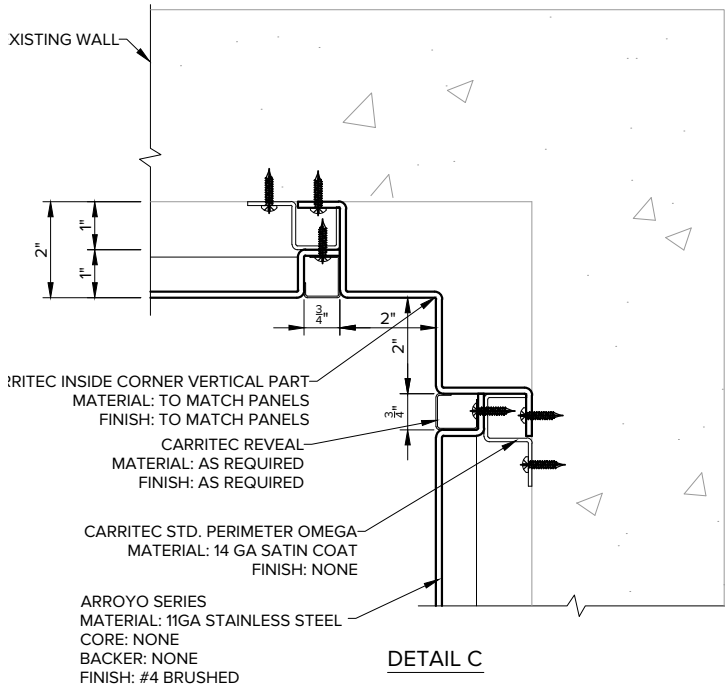

Dimensions are imperial.

TOLERANCES (UNLESS OTHERWISE SPECIFIED):

- CUTTINGS: + 1/64
- THICKNESSES: ± 0.5
- DIMENSIONS: - .XX ± 0.03

ARROYO SERIES

DETAIL A

DETAIL B

DETAIL C

DETAIL D

Dimensions are imperial.

TOLERANCES (UNLESS OTHERWISE SPECIFIED):

CUTTINGS: + 1/64
 THICKNESSES: ± 0.5
 DIMENSIONS: - .XX ± 0.03

ARROYO SERIES

TERIOR INTERIOR DSWSP42

Any copy hereof issued by CARRITEC must be kept confidential and used by the recipient only for the specific purpose for which it is issued in conjunction with materials supplied or purchased and listed hereon.

Dimensions are imperial.

TOLERANCES (UNLESS OTHERWISE SPECIFIED):

CUTTINGS: + 1/64
 THICKNESSES: ± 0.5
 DIMENSIONS: - .XX ± 0.03