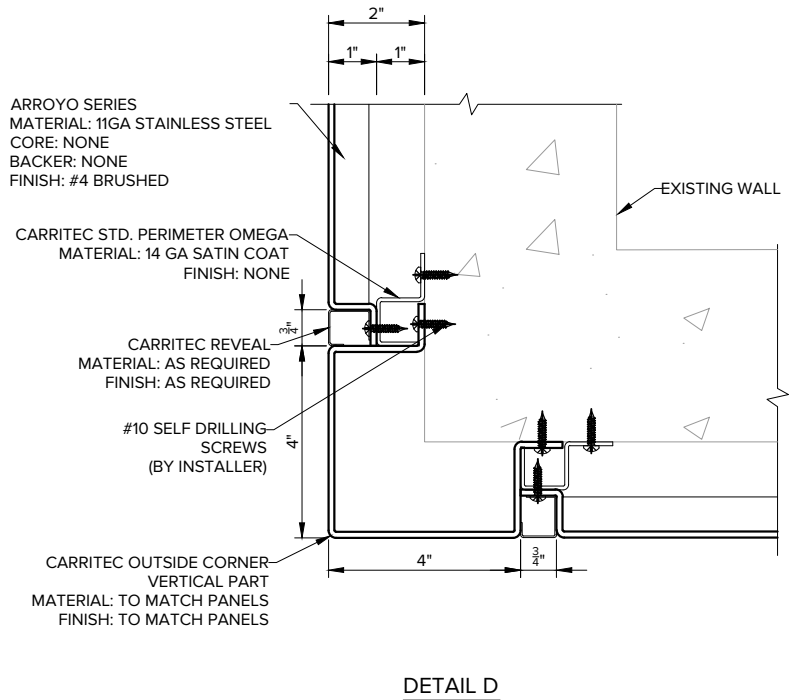

Dimensions are imperial.

TOLERANCES (UNLESS OTHERWISE SPECIFIED):

- CUTTINGS: + 1/64
- THICKNESSES: ± 0.5
- DIMENSIONS: - .XX ± 0.03

ARROYO SERIES

DETAIL A

DETAIL B

DETAIL C

DETAIL D

Dimensions are imperial.

TOLERANCES (UNLESS OTHERWISE SPECIFIED):

CUTTINGS: + 1/64
 THICKNESSES: ± 0.5
 DIMENSIONS: - .XX ± 0.03

ARROYO SERIES

TERIOR INTERIOR DSWSP42

Any copy hereof issued by CARRITEC must be kept confidential and used by the recipient only for the specific purpose for which it is issued in conjunction with materials supplied or purchased and listed hereon.

Dimensions are imperial.

TOLERANCES (UNLESS OTHERWISE SPECIFIED):

CUTTINGS: + 1/64
 THICKNESSES: ± 0.5
 DIMENSIONS: - .XX ± 0.03